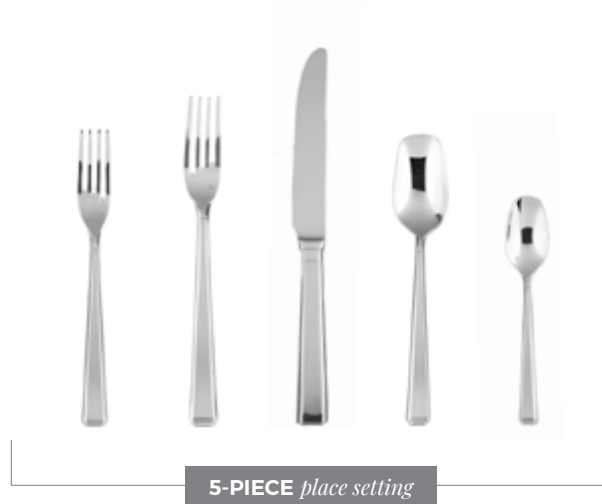

SCALINI

18/10 Stainless Steel

Salad/Dessert Fork 1.5.154.00.012 7.4" (18.8cm)	Table Fork 1.5.154.00.002 8.20" (20.8cm)	Table Knife 1.5.154.00.005 9.6" (24.3cm)	Oval Soup Spoon 1.5.154.00.011 7.3" (18.6cm)	Tea/Coffee Spoon 1.5.154.00.021 5.8" (14.7cm)

*Special order only. Additional lead times and MOQs may apply.