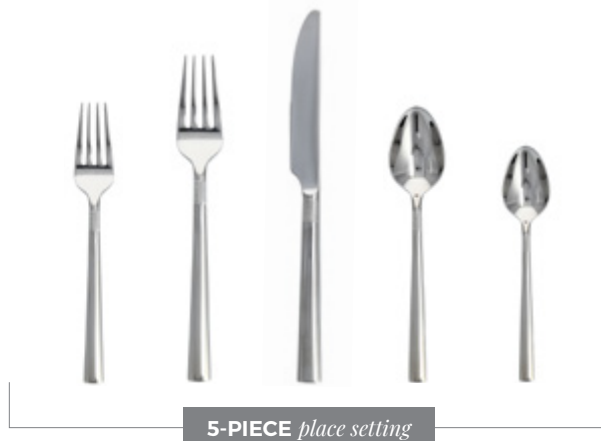

SONIA

18/10 Stainless Steel

Salad/Dessert Fork	Table Fork	Table Knife	Oval Soup Spoon	Tea/Coffee Spoon
1.5.105.00.012	1.5.105.00.002	1.5.105.00.005	1.5.105.00.011	1.5.105.00.021
7.1" (18.1cm)	8.25" (21cm)	9.5" (24cm)	7" (17.8cm)	6" (15.2cm)