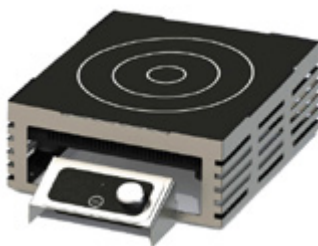

Brushed Stainless Grill Top
SFC-5B-GR-01-BF
21x13" (53.5x33cm)
available in Brushed Stainless (5B) only

Brushed Stainless Induction Range & Holder*
SFC-5B-INDSET
13.5x12.7x6.6"
(34.4x32.3x16.8cm)

Brushed Stainless/Wood Induction Range Frame*
SFC-5BW-INDSET
14.8x15.5x7"
(37.5x39.4x17.8cm)