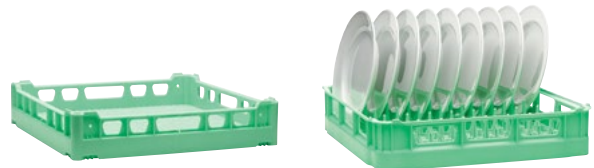

Metalware

		6000-PC-14	PCA-29	PCB-31	PCC-27N	PCD-25	PCE-28	PCF-31	PCG-29	PCH-26	PCI-20
Salt Plate 10.75" (27.5cm)	TC7400.DV.4.803						✓				
Salt Plate 12.25" (31cm)	TC7400.DV.4.802							✓			
Salt Plate 8.25" (21cm)	TC7400.DV.4.804										✓
Saterna Plate 10.75" (27.3cm)	HBW-SAT-182				✓						
Saterna Plate 11.5" (29cm)	HBW-SAT-196								✓		
Saterna Plate 12.25" (31cm)	HBW-SAT-181			✓							
Saterna Wide Rim Pasta Bowl 11.5" (29cm)	HBW-SAT-197								✓		
Serena Dinner Plate 10.75" (27.5cm)	TC7600.DV.15						✓				
Serena Plate 12" (30.5cm)	TC7600.DV.14		✓								
Serena Plate 8" (20cm)	TC7600.DV.02										✓
Serena Round Coupe Plate 12.25" (31cm)	TC7600.DV.802			✓							
Spirale Plate 10.75" (27.3cm)	HBW-SPIR-833				✓						
Spirale Plate 10.75" (27.3cm) with 3.25" (8.3cm) well	HBW-SPIR-852				✓						
Spirale Plate 10.75" (27.3cm) with 4.5" (11.4cm) well	HBW-SPIR-853				✓						
Spirale Plate 12.25" (31cm)	HBW-SPIR-161			✓							
Stilus Coupe Rim Plate 11.5" (29.2cm) with 7" (17.5cm) well	6100.F0000.30	✓									
Taura Plate 10.75" (27.3cm)	HBW-TAURA-102				✓						
Taura Plate 12" (30.5cm)	HBW-TAURA-101							✓			
Tela Plate 10.75" (27.3cm)	HBW-TELA-972				✓						
Tela Plate 12.25" (31cm) with 7.75" (19.7cm) well	HBW-TELA-982			✓							
Tela Plate 12.25" (31cm) with 8.5" (21.6cm) well	HBW-TELA-981			✓							
Tela Plate 8.25" (21cm)	HBW-TELA-974										✓
Tela Wide Rim Pasta Bowl 12" (30.5cm)	HBW-TELA-977		✓								
Tuto Plate 12.25" (31cm)	TC7000.DV.14							✓			

	Plate SKUs	Cover SKUs
Caldera Coupe Plate 9.5" (24.1cm)	6300.F0000.18	PC0950R

	Flat Rack SKUs
Open Rack	A301164
Peg/Plate Rack	A301260

*120 Piece minimum for all custom orders.