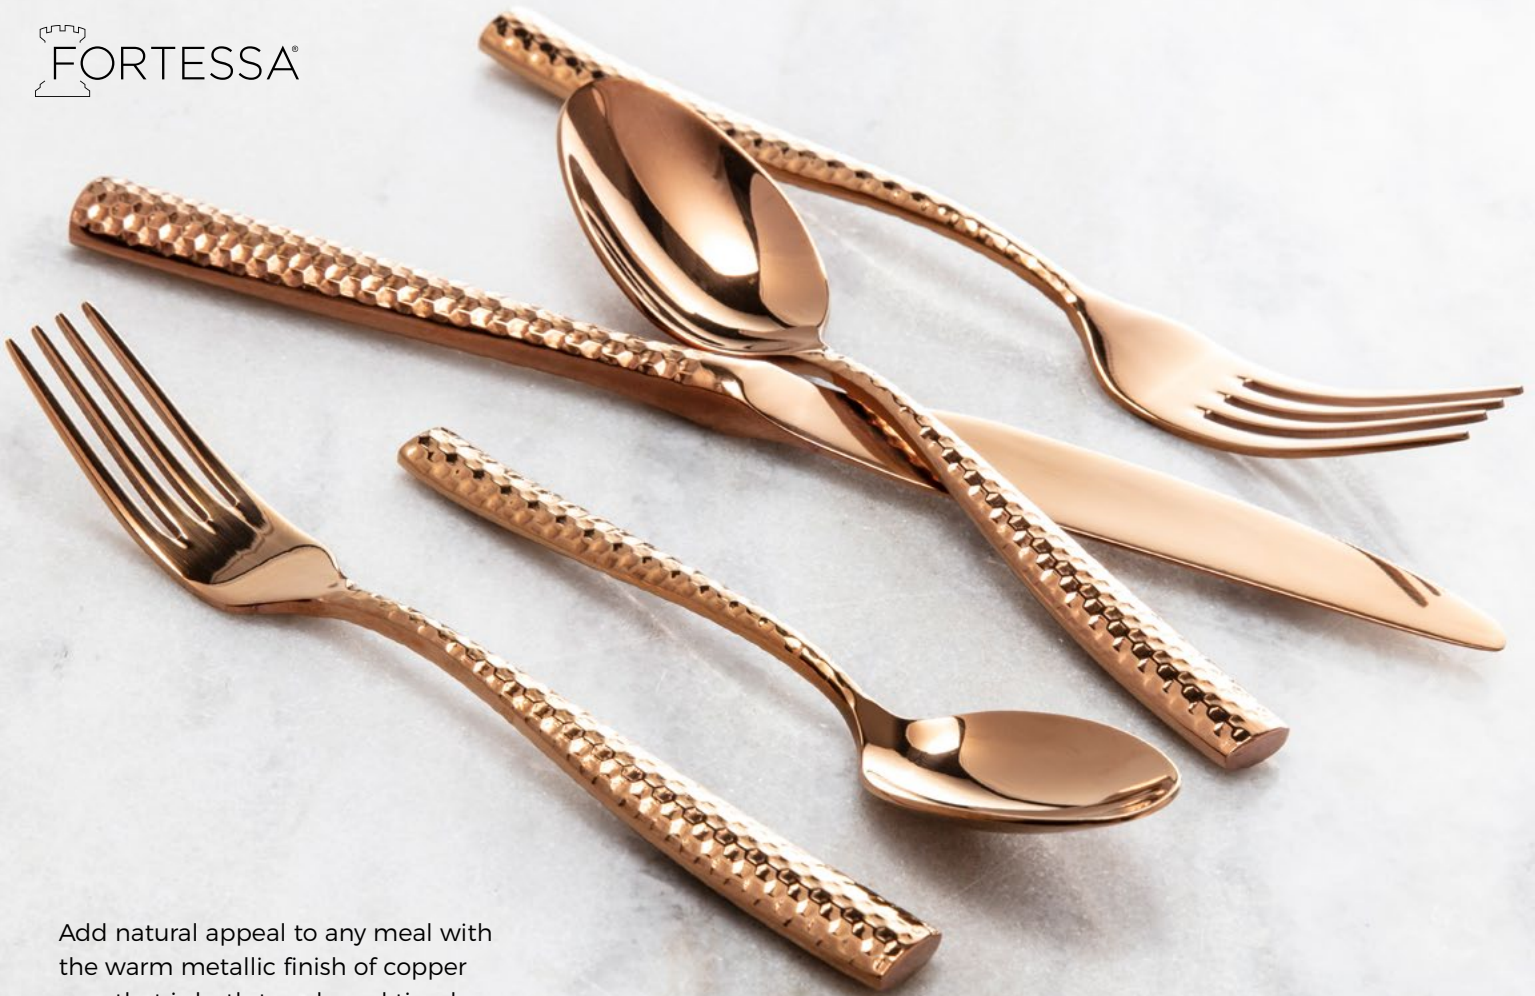

Add natural appeal to any meal with the warm metallic finish of copper rose that is both trendy and timeless.