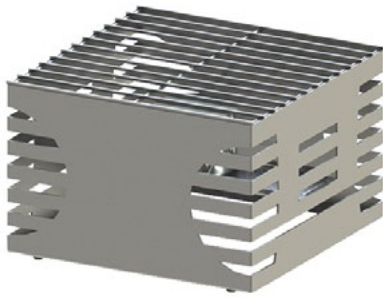

Brushed Stainless Outside Warmer Kit
SFC-5B-WARM-01*
12x12x7" (30.5x30.5x17.8cm)