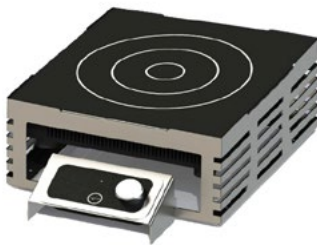

Brushed Stainless Induction Range & Holder
SFC-5B-INDSET*
13.5x12.7x6.6"
(34.4x32.3x16.8cm)