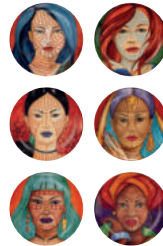

La collezione è realizzata in PORCELLANA

La porcellana è considerata il più pregiato prodotto ceramico, caratterizzata da resistenza e durezza.

La porcellana attraversa due diverse fasi di cottura nella seconda delle quali la temperatura supera i 1.300° C (2.370° F).

La collection est composée de PORCELAINE

La porcelaine est considérée comme le produit céramique le plus précieux, caractérisé par sa résistance et sa dureté.

La porcelaine passe par deux étapes de cuisson différentes: dans la seconde la température dépasse 1.300° C (2.370° F).

THE ANIMAE Project

Progetto ANIMAE

The Animae collection by Le Coq Porcelaine supports the women's job project of D.i.Re, the anti-violence national network, and contribute to concretely supporting women in their paths for freedom.

Scan the QR code to know more about the project.

La collezione Animae di Le Coq Porcelaine supporta il progetto borse lavoro di D.i.Re, Donne in Rete contro la violenza, contribuendo a sostenere concretamente le donne nei loro percorsi di libertà. Scopri l'iniziativa scansionando il QR code.

La collection Animae par Le Coq Porcelaine soutient le projet d'aides à l'emploi de D.i.Re contre la violence, permettant d'accompagner concrètement les femmes dans leur cheminement vers la liberté. Découvrez l'initiative en scannant le QR code.

Animae

6 piece box bread plates mix decor

Confezione 6 piatti pane decoro misto
Pack de 6 assiettes à pain avec décors mixtes

LANIX36RO001160

Ø 16 h 2 cm

1 Set