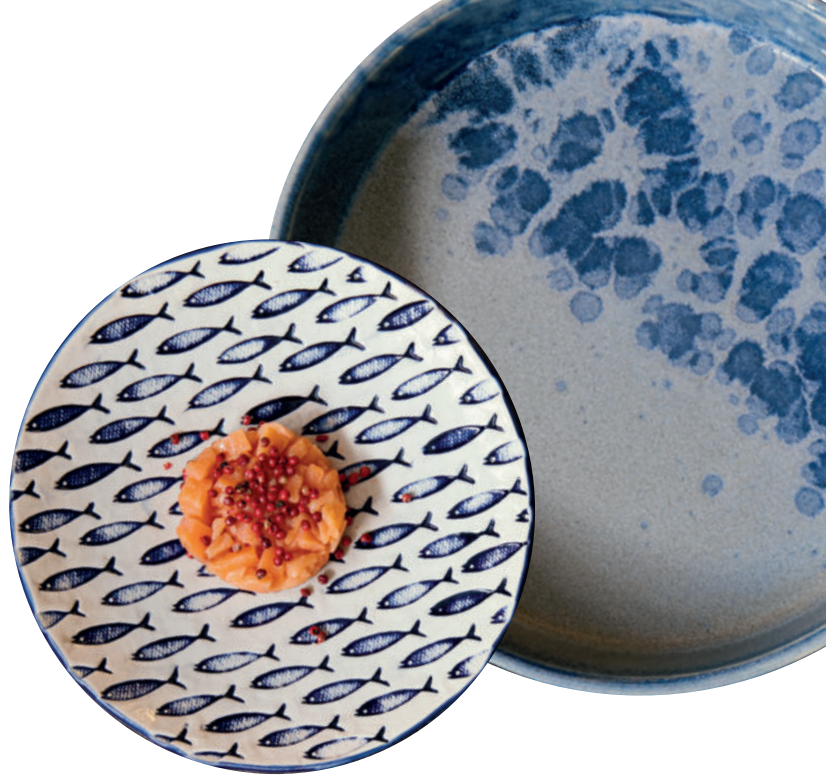

*Frames
for
Chefs*

Hotels and Restaurants

CATALOGUE 2024

CANDOLA
VÁŠEŇ PRO STOLOVÁNÍ

Frames for Chefs

Intense nuances and precious decorations designed to be the perfect background for the most intriguing culinary creations: ILSA presents LE COQ PORCELAINE collections.