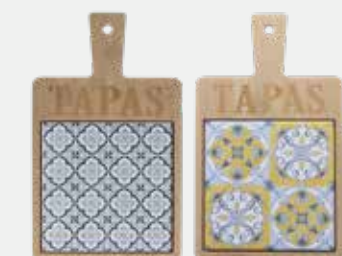

SOLEIL

Tagliere 2 decori assortiti 28x17 cm
Chopping board 2 assorted designs 11"x6 ¾"

Ceramica e Bamboo / Ceramic and Bamboo
TW8TA675959 - EAN 8056444434101

INNER 6
MASTER 24