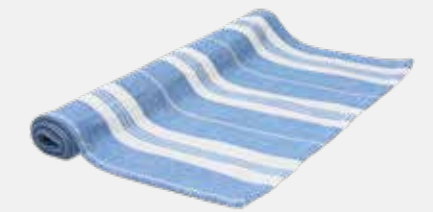

ANTIBES

Runner 40×140 cm
Runner 15 ¾"×55"

Cotone 90%+10% poliestere
Cotton 90%+10% polyester
TXXRU015846 - EAN 8056444312928

INNER 6
MASTER 60