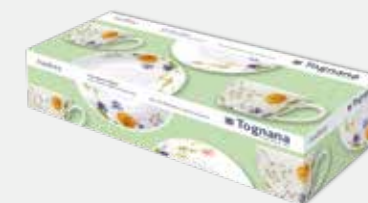

INNER 6
MASTER 24

AUDREY

Set 6 tazze caffè 80 cc con piattino
Set 6 coffee cups 2 ¾ oz with saucers

New bone china
IR685015730 - EAN 8056444236682

MASTER 6

AUDREY

Tazza caffè 80 cc
Coffee cup 2 ¾ oz

New bone china
IR615085730 - EAN 8056444236774