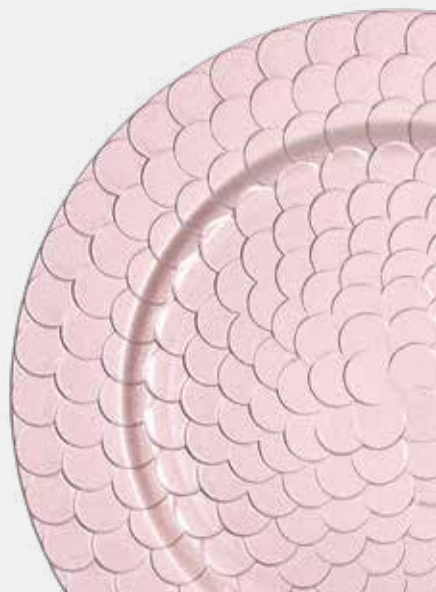

GIPSY ROSA

Piatto fondo ø 20,5 cm
Soup plate 8"

Porcellana / Porcelain
ME001205685 - EAN 8056444177282

INNER 6
MASTER 24

AUDREY

Piatto piano ø 27 cm
Dinner plate 10 ¾"

Porcellana / Porcelain
MC000275730 - EAN 8056444236514

INNER 6
MASTER 18

AUDREY

Piatto dessert ø 19 cm
Dessert plate 7 ½"

Porcellana / Porcelain
MC002195730 - EAN 8056444358308

INNER 6
MASTER 36

AUDREY

Mug 320 cc
Mug 10 ¾ oz

New bone china
IR614325730 - EAN 8056444236590

INNER 6
MASTER 36

AUDREY

Bolo ø 14×7 h cm - 540 cc
Bowl ø 5 ½"×2 ¾" h - 18 ¼ oz

New bone china
IR668145730 - EAN 8056444236552

INNER 6
MASTER 36

AUDREY

Tazza colazione 420 cc
Breakfast cup 14 ¼ oz

New bone china
IR617425730 - EAN 8056444236637

INNER 6
MASTER 36

AUDREY

Insalatiera ø 23 cm
Salad bowl ø 8 ¾"

Porcellana / Porcelain
MC024235730 - EAN 8056444354058

INNER 6
MASTER 12

AUDREY

Sottopiatto ø 33 cm
Charger plate ø 13"

Polipropilene / Polypropylene
P6922345730 - EAN 8056444236866

INNER 6
MASTER 24

AUDREY

Set 6 tazze caffè 80 cc con piattino
Set 6 coffee cups 2 ¾ oz with saucers

New bone china
IR685015730 - EAN 8056444236682

MASTER 6

AUDREY

Tazza caffè 80 cc
Coffee cup 2 ¾ oz

New bone china
IR615085730 - EAN 8056444236774

INNER 12
MASTER 96

AUDREY

Vassoio rettangolare 30×20 cm
Rectangular tray 11 ¾"×7 ¾"

Legno / Wood
KH834A15730 - EAN 8056444236781

MASTER 6

AUDREY

Tagliere ø 15 cm
Chopping board ø 6"

Stoneware+Sughero / Stoneware+Cork
DA1TAF85730 - EAN 8056444236903

INNER 6
MASTER 36

AUDREY

Sottopentola ø 16 cm
Pots & pans round stand ø 6 ¼"

Stoneware+Sughero / Stoneware+Cork
DA1ST015730 - EAN 8056444236804

INNER 6
MASTER 48

AUDREY

Set 6 tazze tè 200 cc con piattino
Set 6 tea cups 6 ¾ oz with saucers

New bone china
IR685025730 - EAN 8056444236668

MASTER 6

AUDREY

Appoggiamestolo 22×3 h cm
Ladle stand 8 ¾"×1 ¼" h

Stoneware
DA1PC215730 - EAN 8056444236835

INNER 6
MASTER 48